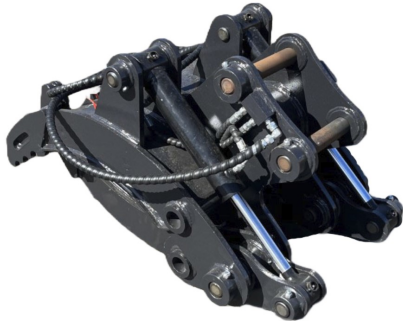

- AU 630mm wide 5 finger hydraulic grab
- 45mm pins
- 200mm ibe
- 230mm cp to cp

Reference No
AU1945CHYDGRAB-1

Weight: kg
Length: cm
Width: cm
Height: cm
Serial No: 11-45

AU1945CHYDGRAB-1

\$.00 + gst