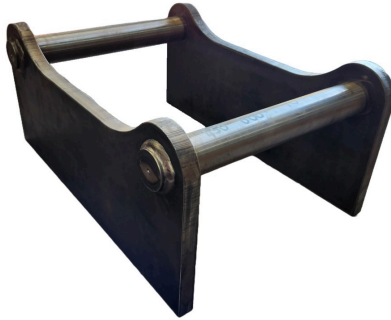

ENGCON head bracket to suit the S70 Hitch, Large size, 70mm Pins, 600mm center pin, 450mm IBE

Reference No
ENGCONHDBKTS70-265

Weight: 170 kg
Length: 83 cm
Width: 64 cm
Height: 365 cm
Serial No:

ENGCONHDBKTS70-265