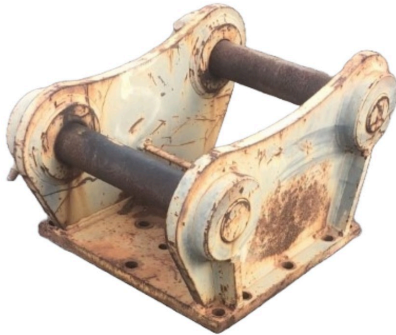

Plate compactor head bracket. 80mm pins, 465 CP to CP & 330 ibe

Reference No
SB210604B

Weight: kg
Length: cm
Width: cm
Height: cm
Serial No:

SB210604B

\$.00 + gst