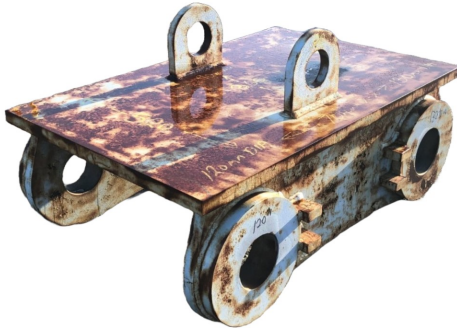

AES Equipment Solutions head bracket with 130mm top pin, 120mm rear pin, 520mm ibe and 700mm cp to cp, pick up 90mm pin, 360mm ibe,

Reference No
SB220502

Weight: 370 kg
Length: 100 cm
Width: 65 cm
Height: 55 cm
Serial No: