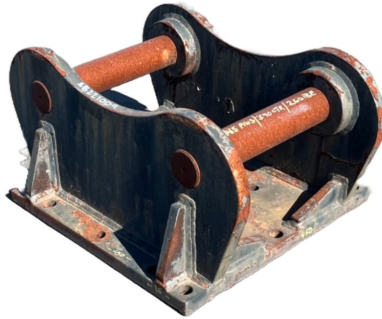

Head bracket to suit excavator, 65mm pins, 260mm ibe and 390mm cp to cp

Reference No  
**SB221009**

Weight: kg  
Length: cm  
Width: cm  
Height: cm  
Serial No:

SB221009

**\$750.00 + gst**