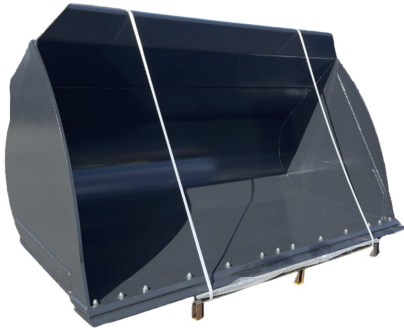

AU 2880mm wide GP bucket with BOCE, suits loaders with Volvo/Euro pickups, fitted with internal side wear plates, Volvo L120 size, Capacity Struck

Reference No
GPEURO2900

Weight: 1744 kg
Length: 175 cm
Width: 288 cm
Height: 160 cm
Serial No: