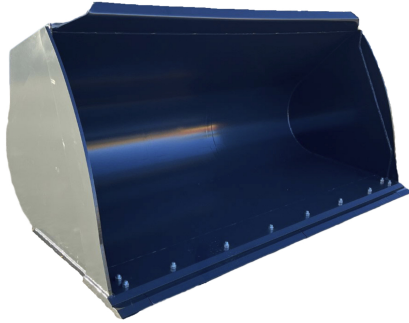

AU 2530mm wide GP bucket with BOCE, Will suit CAT 924/930 size loader and also suits some Komatsu/Hyundai loaders with CAT IT pickups, Struck Capacity, Fitted with internal side wear plates,

Reference No  
**GPCATIT2500**

Weight: 1100 kg  
Length: 150 cm  
Width: 253 cm  
Height: 130 cm  
Serial No:

GPCATIT2500

**\$9000.00 + gst**