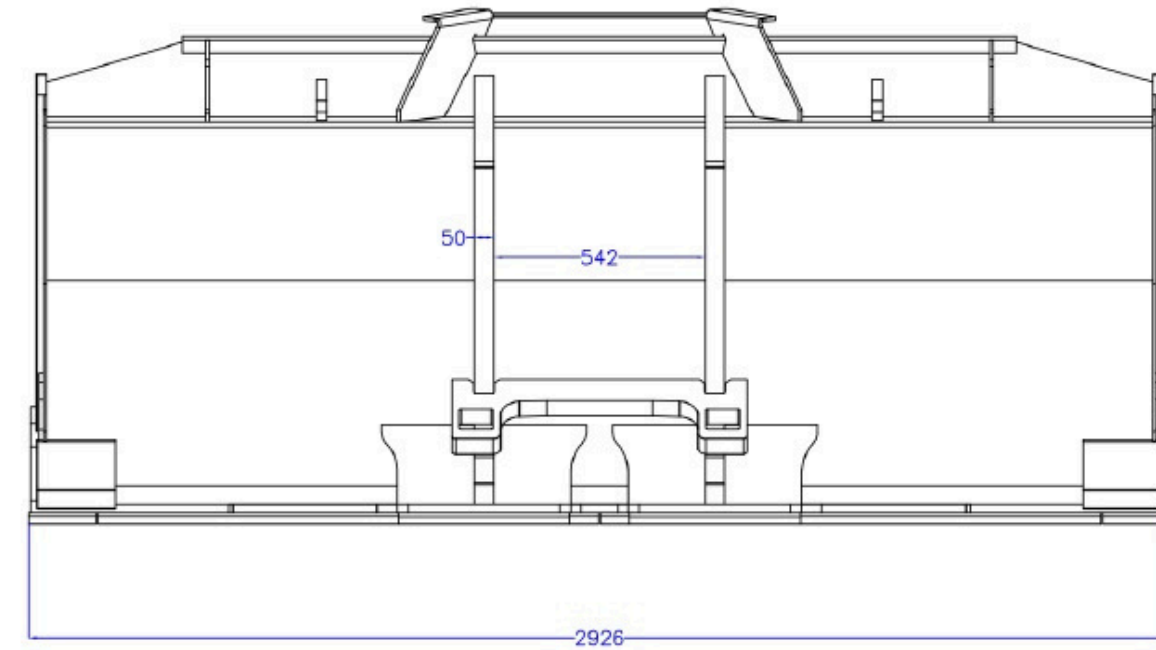

CAT GP BUCKET

TO FIT
WEIGHT
CAPACITY

CAT 950 Size with Fusion pick up's
1850kg
2.2m3 Struck

CAT 950 GP Bucket base edge

CAT 950 GP Bucket cutting edge