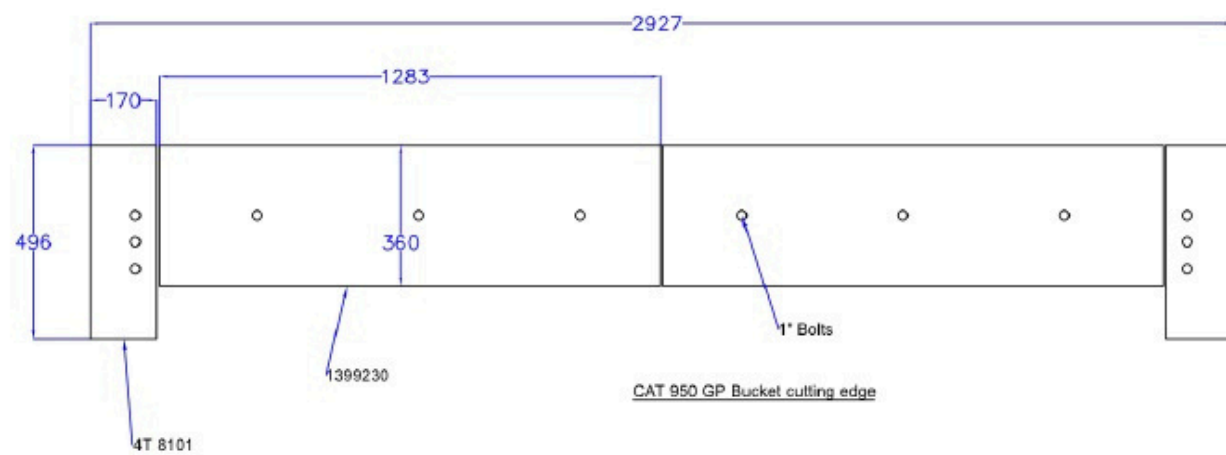

CAT GP BUCKET

TO FIT
WEIGHT
CAPACITY

CAT 950 Size with Fusion pick up's
1850kg
2.2m3 Struck

CAT 950 GP Bucket base edge

CAT 950 GP Bucket cutting edge