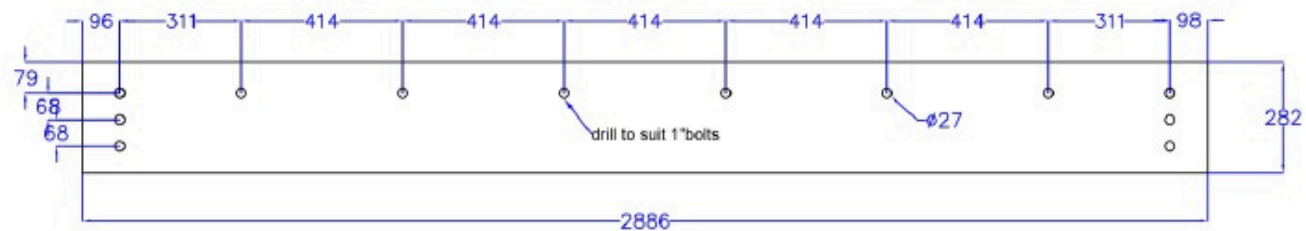

CAT GP BUCKET

TO FIT
WEIGHT
CAPACITY

CAT 950 Size with Fusion pick up's
1850kg
2.2m3 Struck

CAT 950 GP Bucket base edge

CAT 950 GP Bucket cutting edge