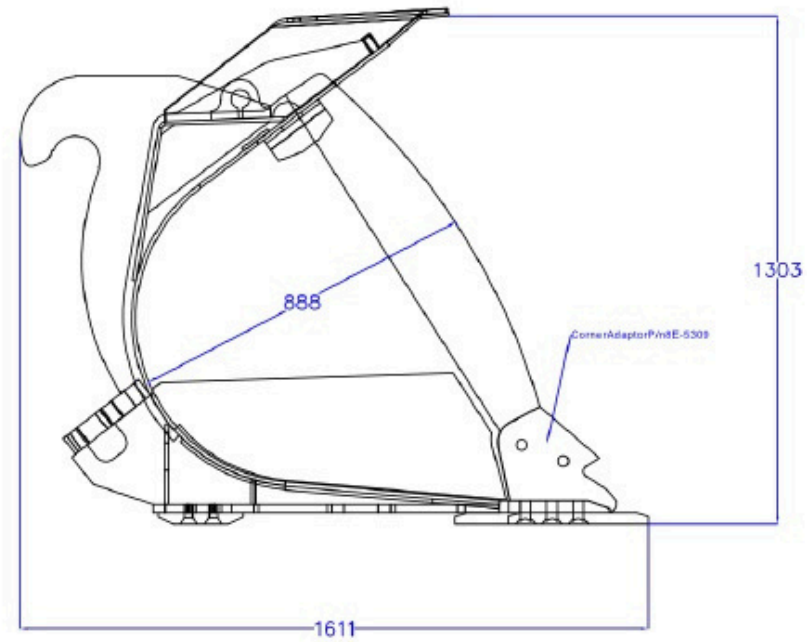

CAT GP BUCKET

TO FIT
WEIGHT
CAPACITY

CAT 950 Size with Fusion pick up's
1850kg
2.2m3 Struck

CAT 950 GP Bucket base edge

CAT 950 GP Bucket cutting edge