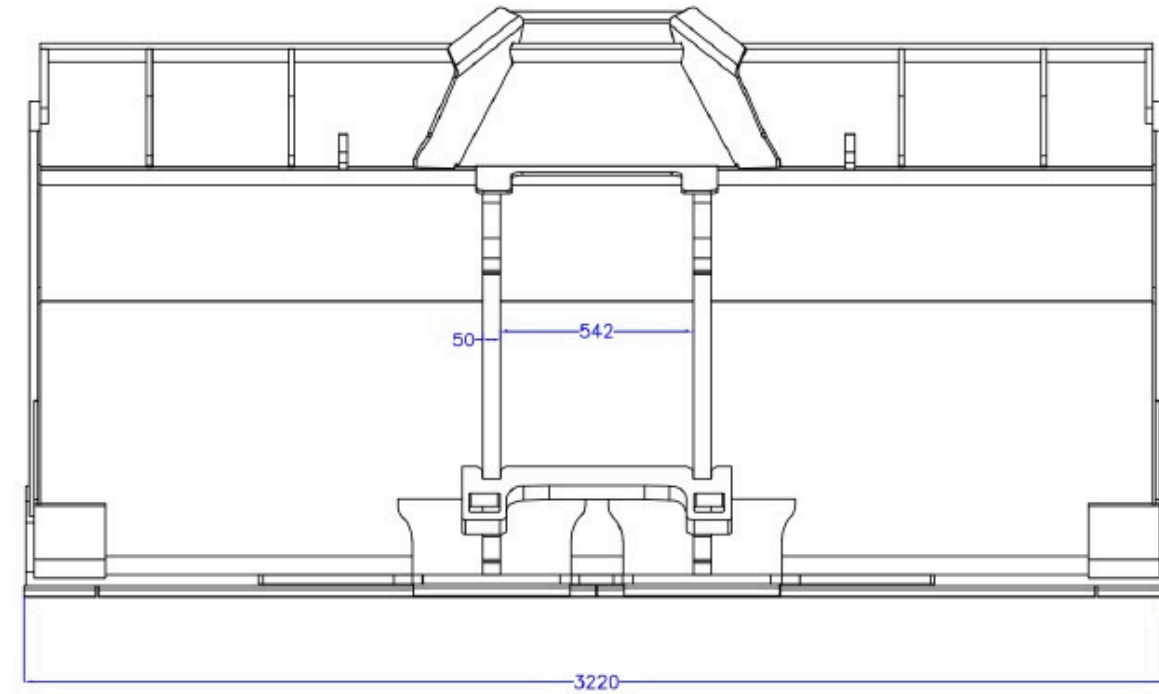

# CAT GP BUCKET

TO FIT  
WEIGHT  
CAPACITY

CAT 966 Size with Fusion pick up's  
2400kg  
3m3 Struck

CAT 966 GP Base edge

CAT 966 GP bucket cutting edge