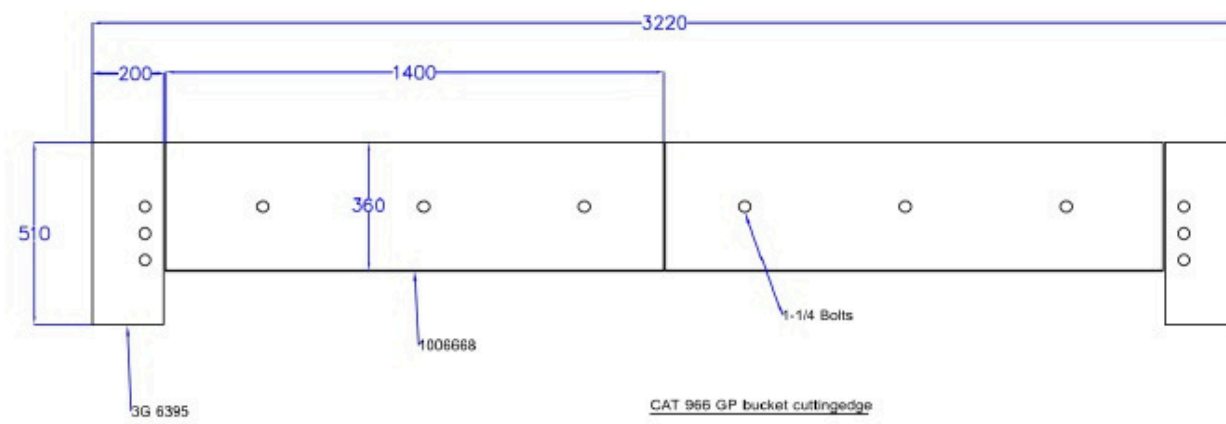

# CAT GP BUCKET

TO FIT  
WEIGHT  
CAPACITY

CAT 966 Size with Fusion pick up's  
2400kg  
3m3 Struck

CAT 966 GP Base edge

CAT 966 GP bucket cutting edge