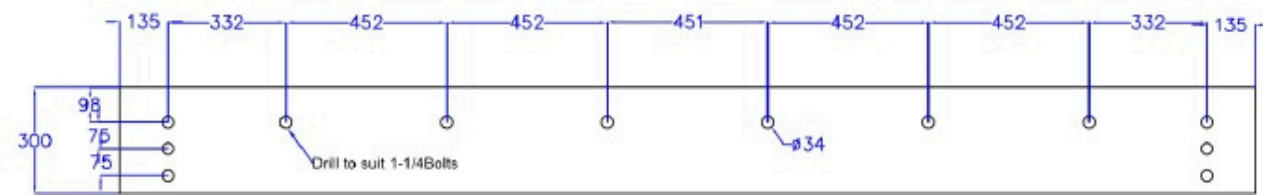

# CAT GP BUCKET

TO FIT  
WEIGHT  
CAPACITY

CAT 966 Size with Fusion pick up's  
2400kg  
3m3 Struck

CAT 966 GP Base edge

CAT 966 GP bucket cutting edge