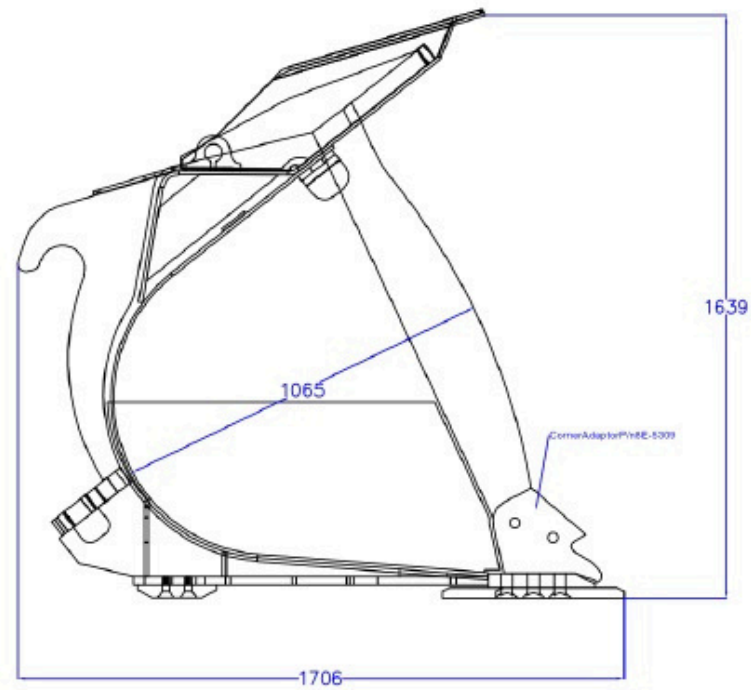

# CAT GP BUCKET

TO FIT  
WEIGHT  
CAPACITY

CAT 966 Size with Fusion pick up's  
2400kg  
3m3 Struck

CAT 966 GP Base edge

CAT 966 GP bucket cutting edge