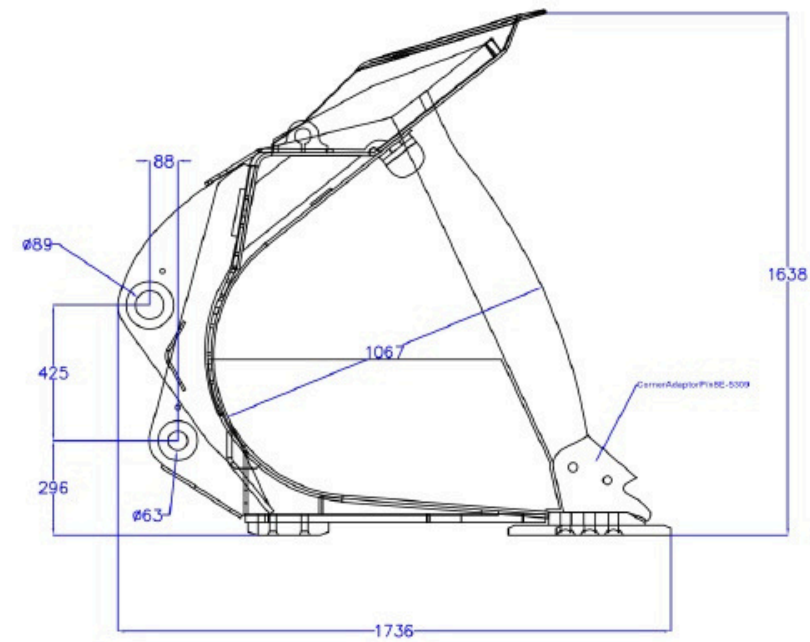

# CAT GP BUCKET

TO FIT  
WEIGHT  
CAPACITY

CAT 966 Size - Pin on  
2400kg  
3m3 Struck

CAT 966 GP Base edge

CAT 966 GP bucket cutting edge