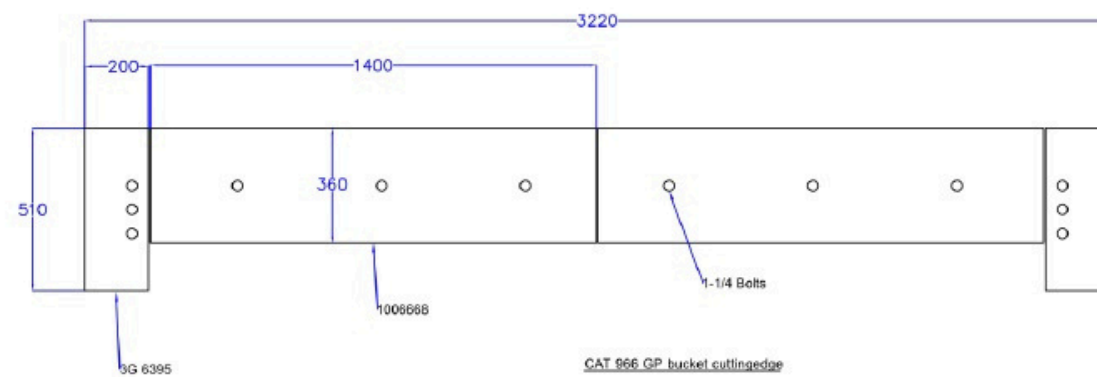

# CAT GP BUCKET

TO FIT  
WEIGHT  
CAPACITY

CAT 966 Size - Pin on  
2400kg  
3m3 Struck

CAT 966 GP Base edge

CAT 966 GP bucket cutting edge