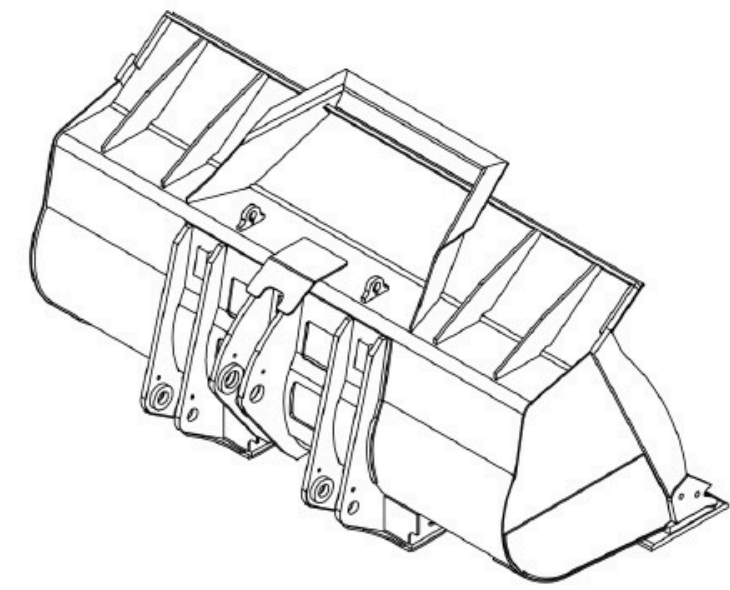

# CAT GP BUCKET

TO FIT  
WEIGHT  
CAPACITY

CAT 966 Size - Pin on  
2400kg  
3m3 Struck

CAT 966 GP Base edge

CAT 966 GP bucket cutting edge