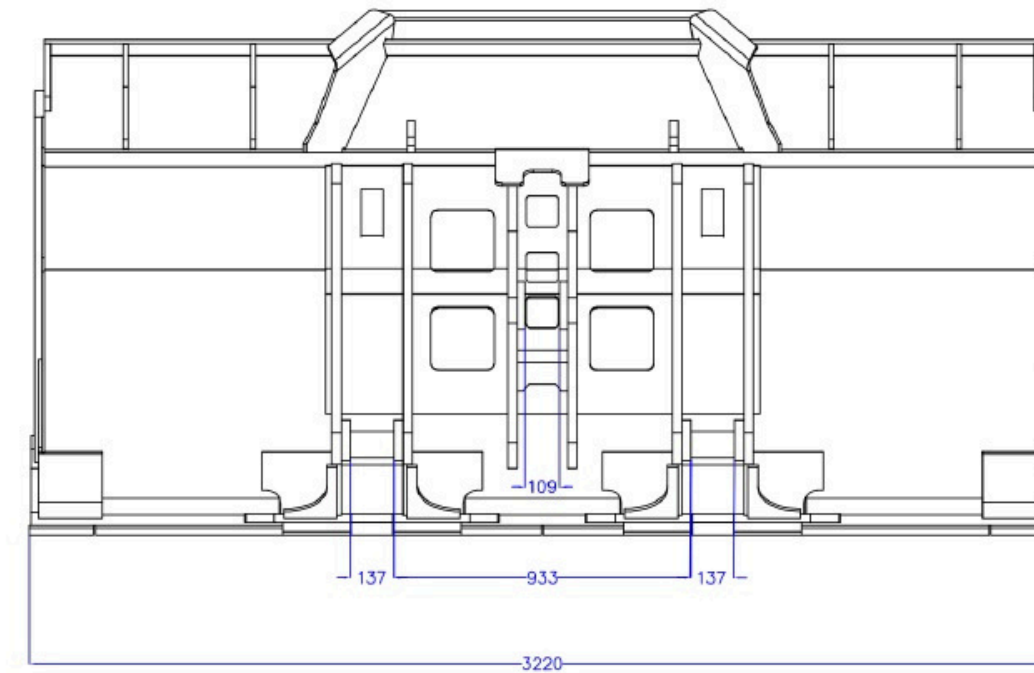

# CAT GP BUCKET

TO FIT  
WEIGHT  
CAPACITY

CAT 966 Size - Pin on  
2400kg  
3m3 Struck

CAT 966 GP Base edge

CAT 966 GP bucket cutting edge