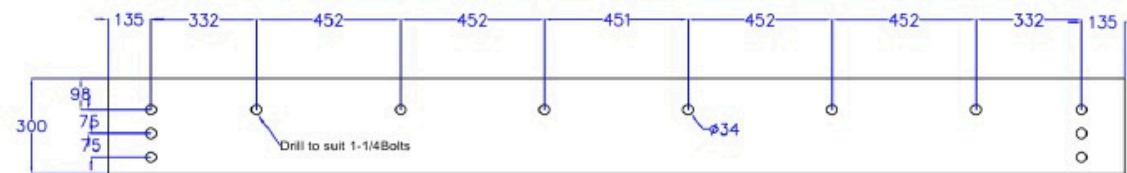

# CAT GP BUCKET

TO FIT  
WEIGHT  
CAPACITY

CAT 966 Size - Pin on  
2400kg  
3m3 Struck

CAT 966 GP Base edge

CAT 966 GP bucket cutting edge