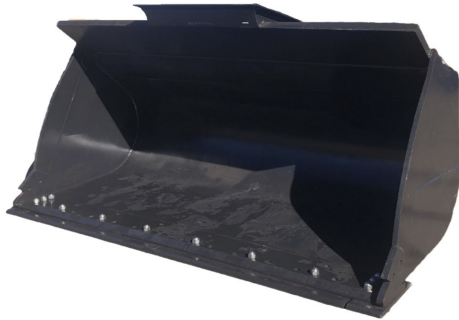

3220mm wide GP bucket with BOCE, suits CAT 966/972 loader, 89mm top pin, 63mm bottom pins, 1070mm cbp to cbp, 425mm ctp to cbp, can also fit teeth and segments. Capacity 3m3

Reference No
GPCATPIN3200

Weight: 2456 kg
Length: 322 cm
Width: 180 cm
Height: 170 cm
Serial No: