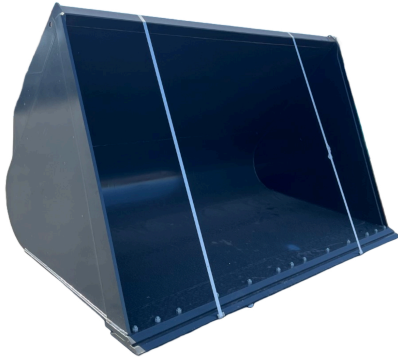

- AU 2880mm wide Light materials/ Mulch Bucket
- BOCE
- suits loader with Volvo/Euro pickups
- Capacity Struck

Reference No
GPEUR02800

Weight: 1580 kg
Length: 140 cm
Width: 290 cm
Height: 170 cm
Serial No: