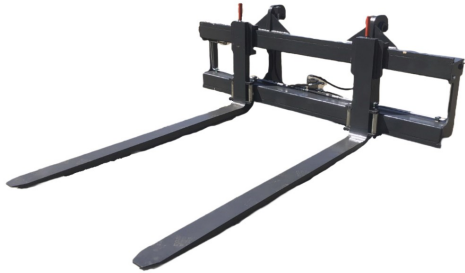

2400mm wide Hydraulic Pallet Fork to suit Euro (Volvo, JCB, JD) hitch, fitted with 2100mm long tynes

Reference No  
**HYDFORKEURO2400**

Weight: 850 kg  
Length: 260 cm  
Width: 242 cm  
Height: 93 cm  
Serial No: