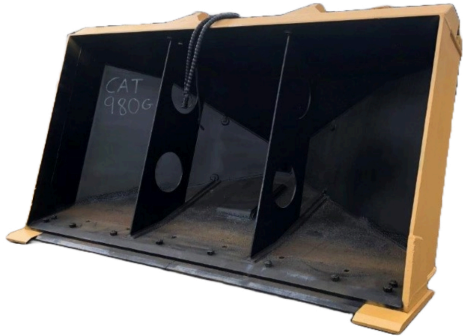

JEC 3350mm wide open stemming bucket, suit CAT 980G loader. Capacity . Can be modified easily to suit other loaders.

Reference No  
**SB200317**

Weight: kg  
Length: cm  
Width: cm  
Height: cm  
Serial No: 2005104