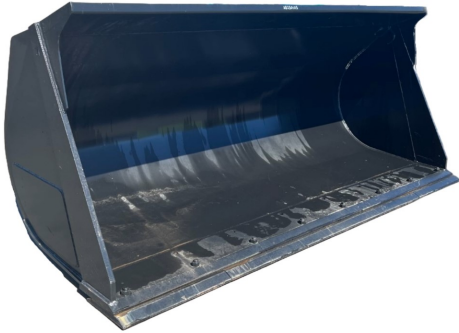

2980mm wide GP bucket with BOCE to suit loader, 89mm top pin hole, 80mm bottom pin holes, 1130mm cbp to cbp, 440mm ctp to cbp. Struck Capacity .

Reference No
SB230103

Weight: kg
Length: 150 cm
Width: 298 cm
Height: 130 cm
Serial No: SB230103