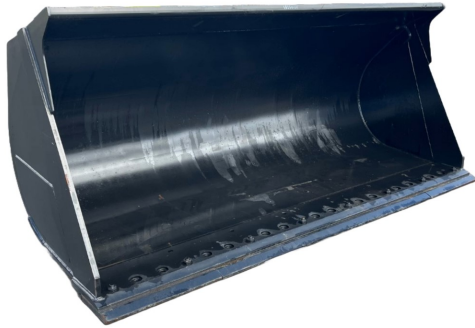

2980mm wide GP bucket with BOCE to suit loader, 89mm top pin hole, 80mm bottom pin holes, 1130mm cbp to cbp, 440mm ctp to cbp. Struck Capacity .

Reference No
SB230105

Weight: kg
Length: 150 cm
Width: 298 cm
Height: 130 cm
Serial No: SB230105