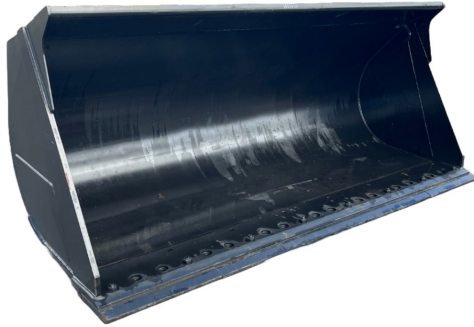

2980mm wide GP bucket with BOCE to suit loader, 89mm top pin hole, 80mm bottom pin holes, 1130mm cbp to cbp, 440mm ctp to cbp. Struck Capacity .

**Reference No**  
**SB230106**

Weight: kg  
Length: 150 cm  
Width: 298 cm  
Height: 130 cm  
Serial No: SB230106