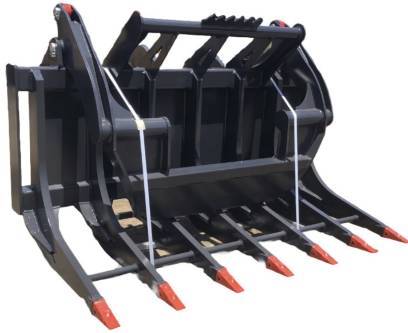

2685mm WIDE SCRUB RAKE WITH TEETH AND HYD GRAPPLE, SUIT LOADER WITH CAT FUSION PICK UP'S.
TYNES MADE FROM 50mm THICK BISALLOY

Reference No

SCRUBCATFU2600

Weight: 2200 kg

Length: 269 cm

Width: 170 cm

Height: 177 cm