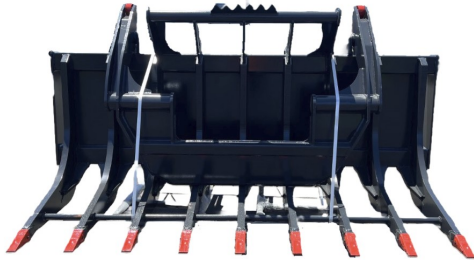

AU 3160mm wide scrub rake with teeth and hydraulic grapple, suit loader with Volvo/Euro pickups, Tynes made from 50mm thick bisalloy

Reference No
SCRUBEURO3000

Weight: 2477 kg
Length: cm
Width: cm
Height: cm
Serial No: