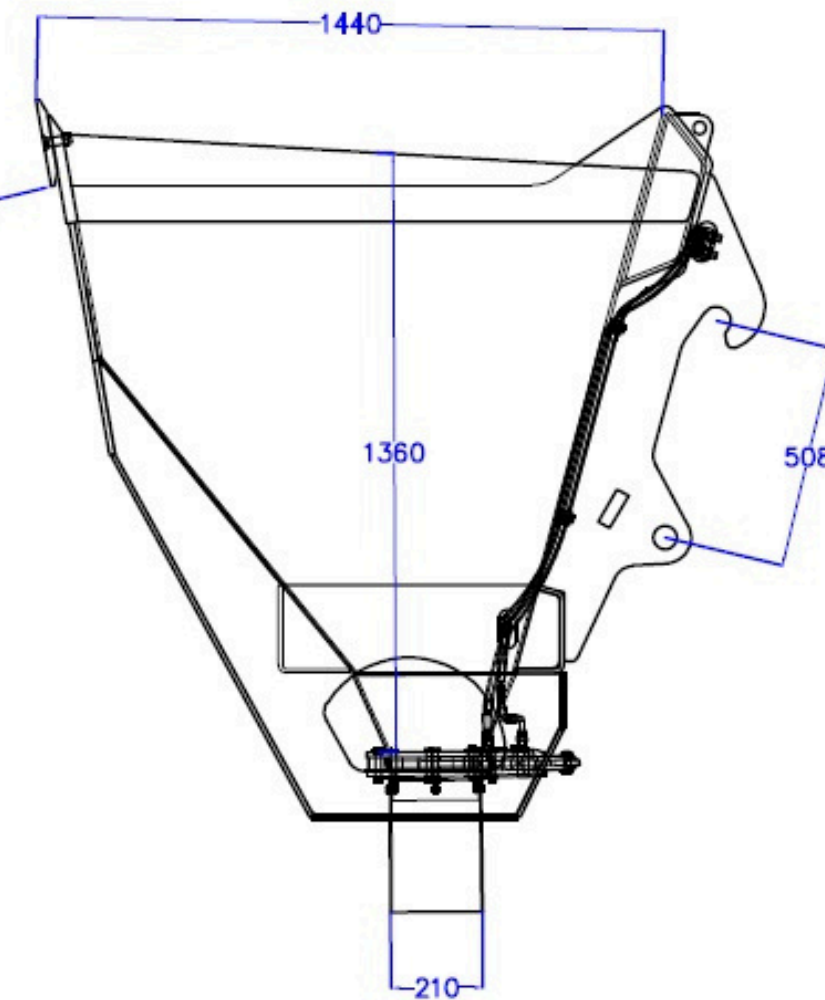

# STEMMING BUCKET

TO FIT  
WEIGHT  
WIDTH  
CAPACITY

CAT IT PICK UP'S  
1100kg  
2360mm  
2.0M3

Replaceable Cutting Edge

Removable bottom chute Assembly