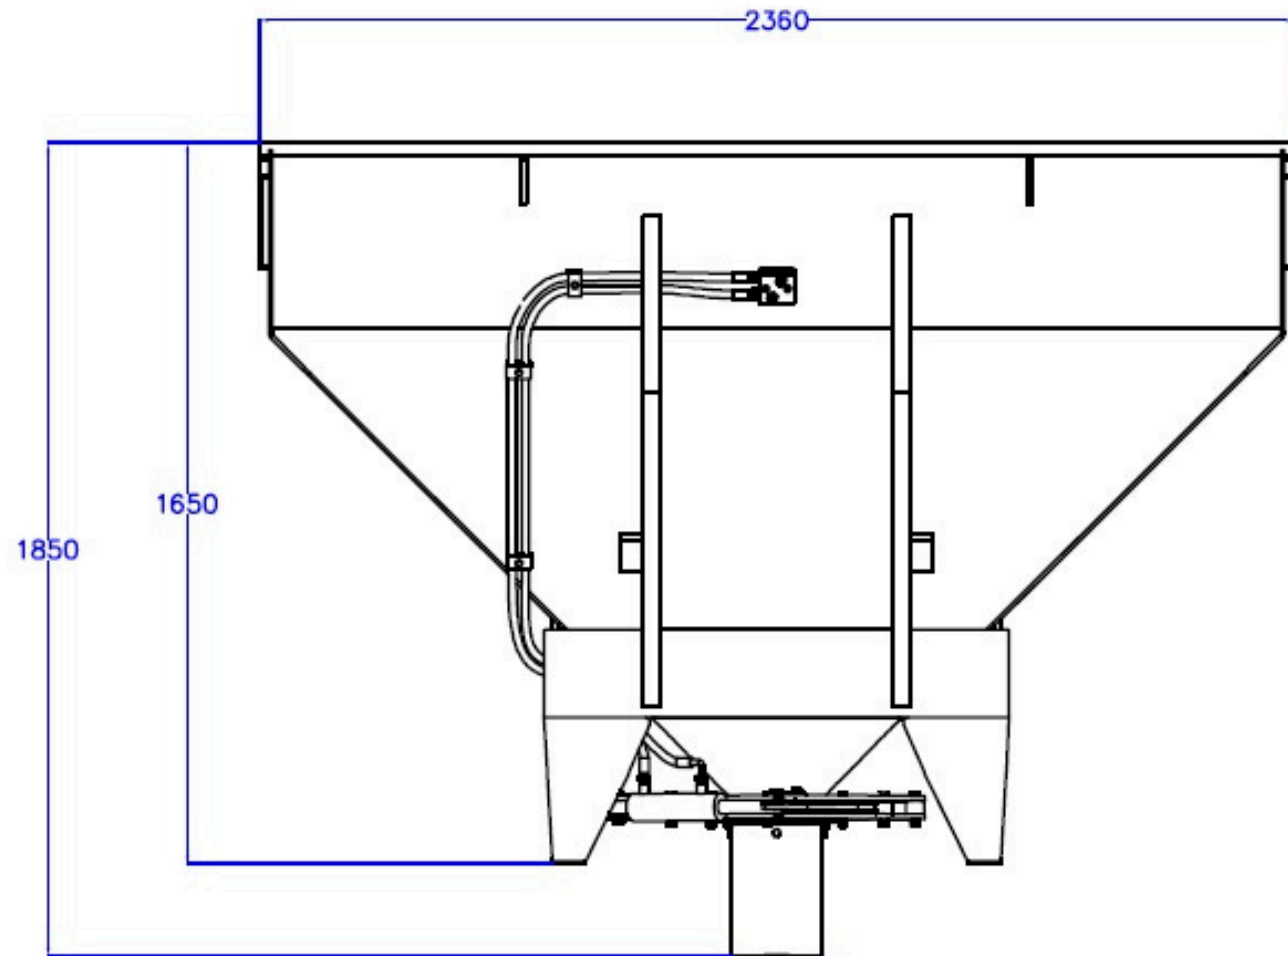

# STEMMING BUCKET

TO FIT  
WEIGHT  
WIDTH  
CAPACITY

CAT IT PICK UP'S  
1100kg  
2360mm  
2.0M3

Replaceable Cutting Edge

Removable bottom chute Assembly