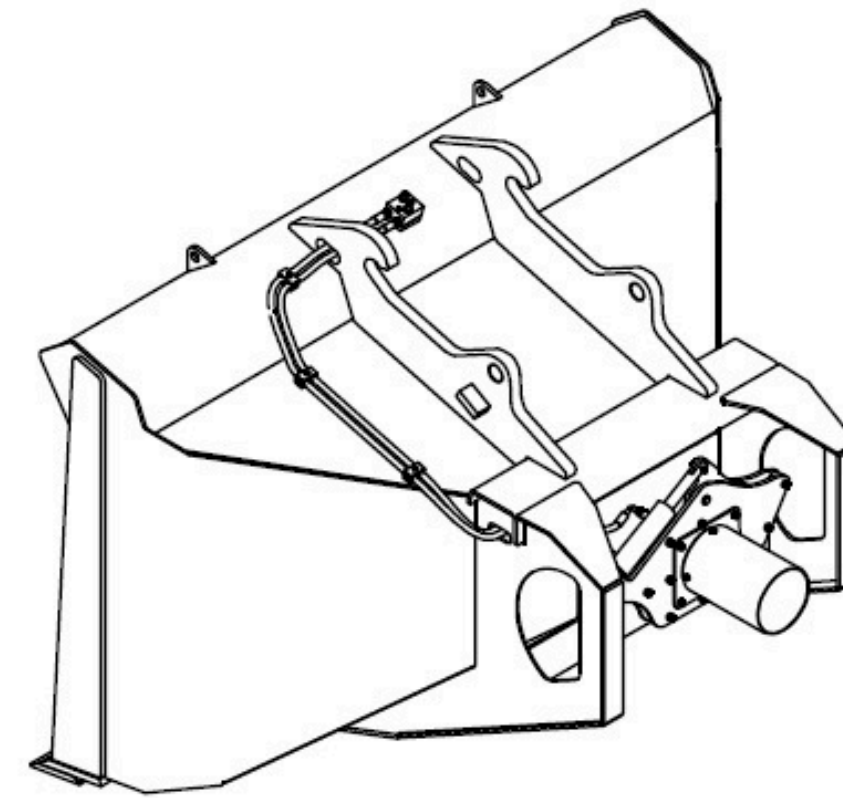

# STEMMING BUCKET

TO FIT  
WEIGHT  
WIDTH  
CAPACITY

CAT IT PICK UP'S  
1100kg  
2360mm  
2.0M3

Replaceable Cutting Edge

Removable bottom chute Assembly