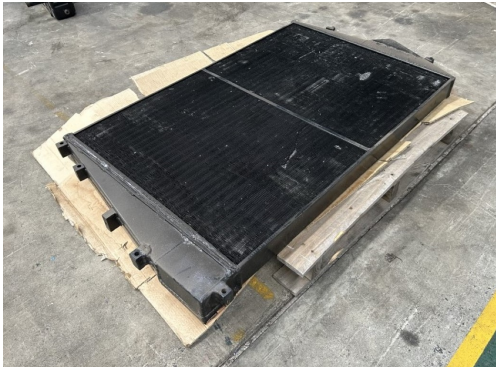

CAT 651B AFTERCooler, unused since servicing, the cooler is to suit Caterpillar 651B Scraper with Cummins engine, core dimension 1295 mm long x 885mm wide x 75mm deep. Complete aftercooler dimensions 1650 mm x 895 mm x 95 mm. Good condition.

Reference No
**CAT 651B AFTER
COOLER**

Weight: kg
Length: 165 cm
Width: 90 cm
Height: 10 cm
Serial No: 651B RJV

CAT 651B AFTER COOLER

\$3000.00 + gst