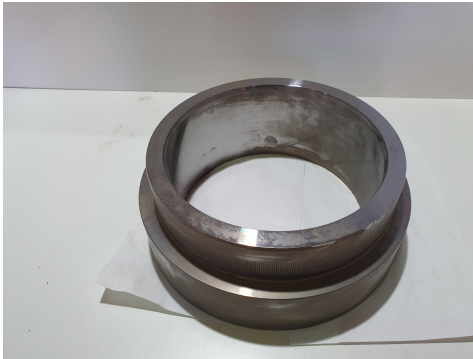

CAT Insert. P/n 231-2900

Reference No

SPMISCPART210901

Weight: kg

Length: cm

Width: cm

Height: cm

Serial No: 231-2900