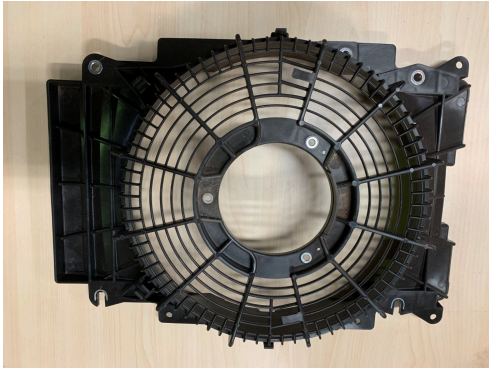

Hino Fan Shroud.  
P/n 8846-11080

Reference No  
**SPMISCPart29**

Weight: kg  
Length: cm  
Width: cm  
Height: cm  
Serial No: 8846-11080

SPMISCPart29

**\$80.00 + gst**