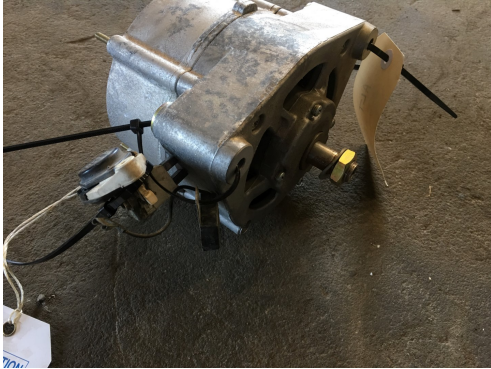

BOSCH ALTERNATOR, NEW. 28 VOLT. PARTS HAVE BEEN REMOVED. P/N 469585

Reference No  
**SPALT33**

Weight: kg  
Length: cm  
Width: cm  
Height: cm  
Serial No: 469585

SPALT33

**\$250.00 + gst**