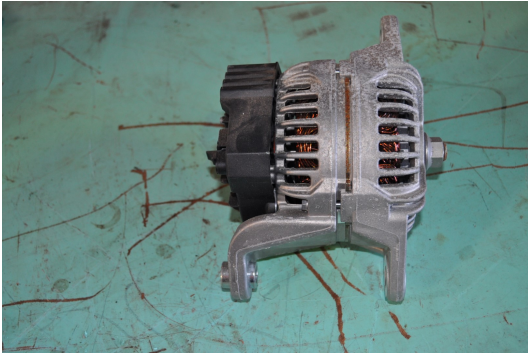

28V, 35-80amps Bosch Alternator. 0 124 555 559

Reference No
SPALT72

Weight: kg

Length: cm

Width: cm

Height: cm

Serial No: 0 124 555 559

SPALT72