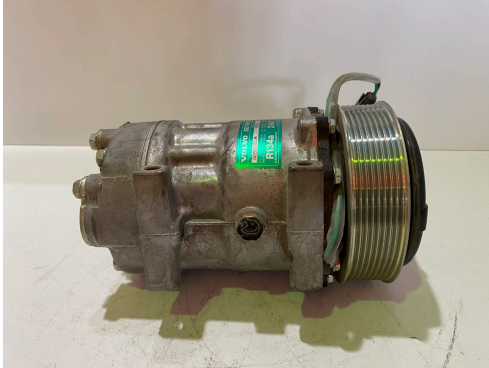

Volvo Compressor 24V, SD7H15 P/n 15082727. Model 6034

Reference No
SP-COMP22

Weight: kg
Length: cm
Width: cm
Height: cm
Serial No: 15082727

SP-COMP22

\$350.00 + gst